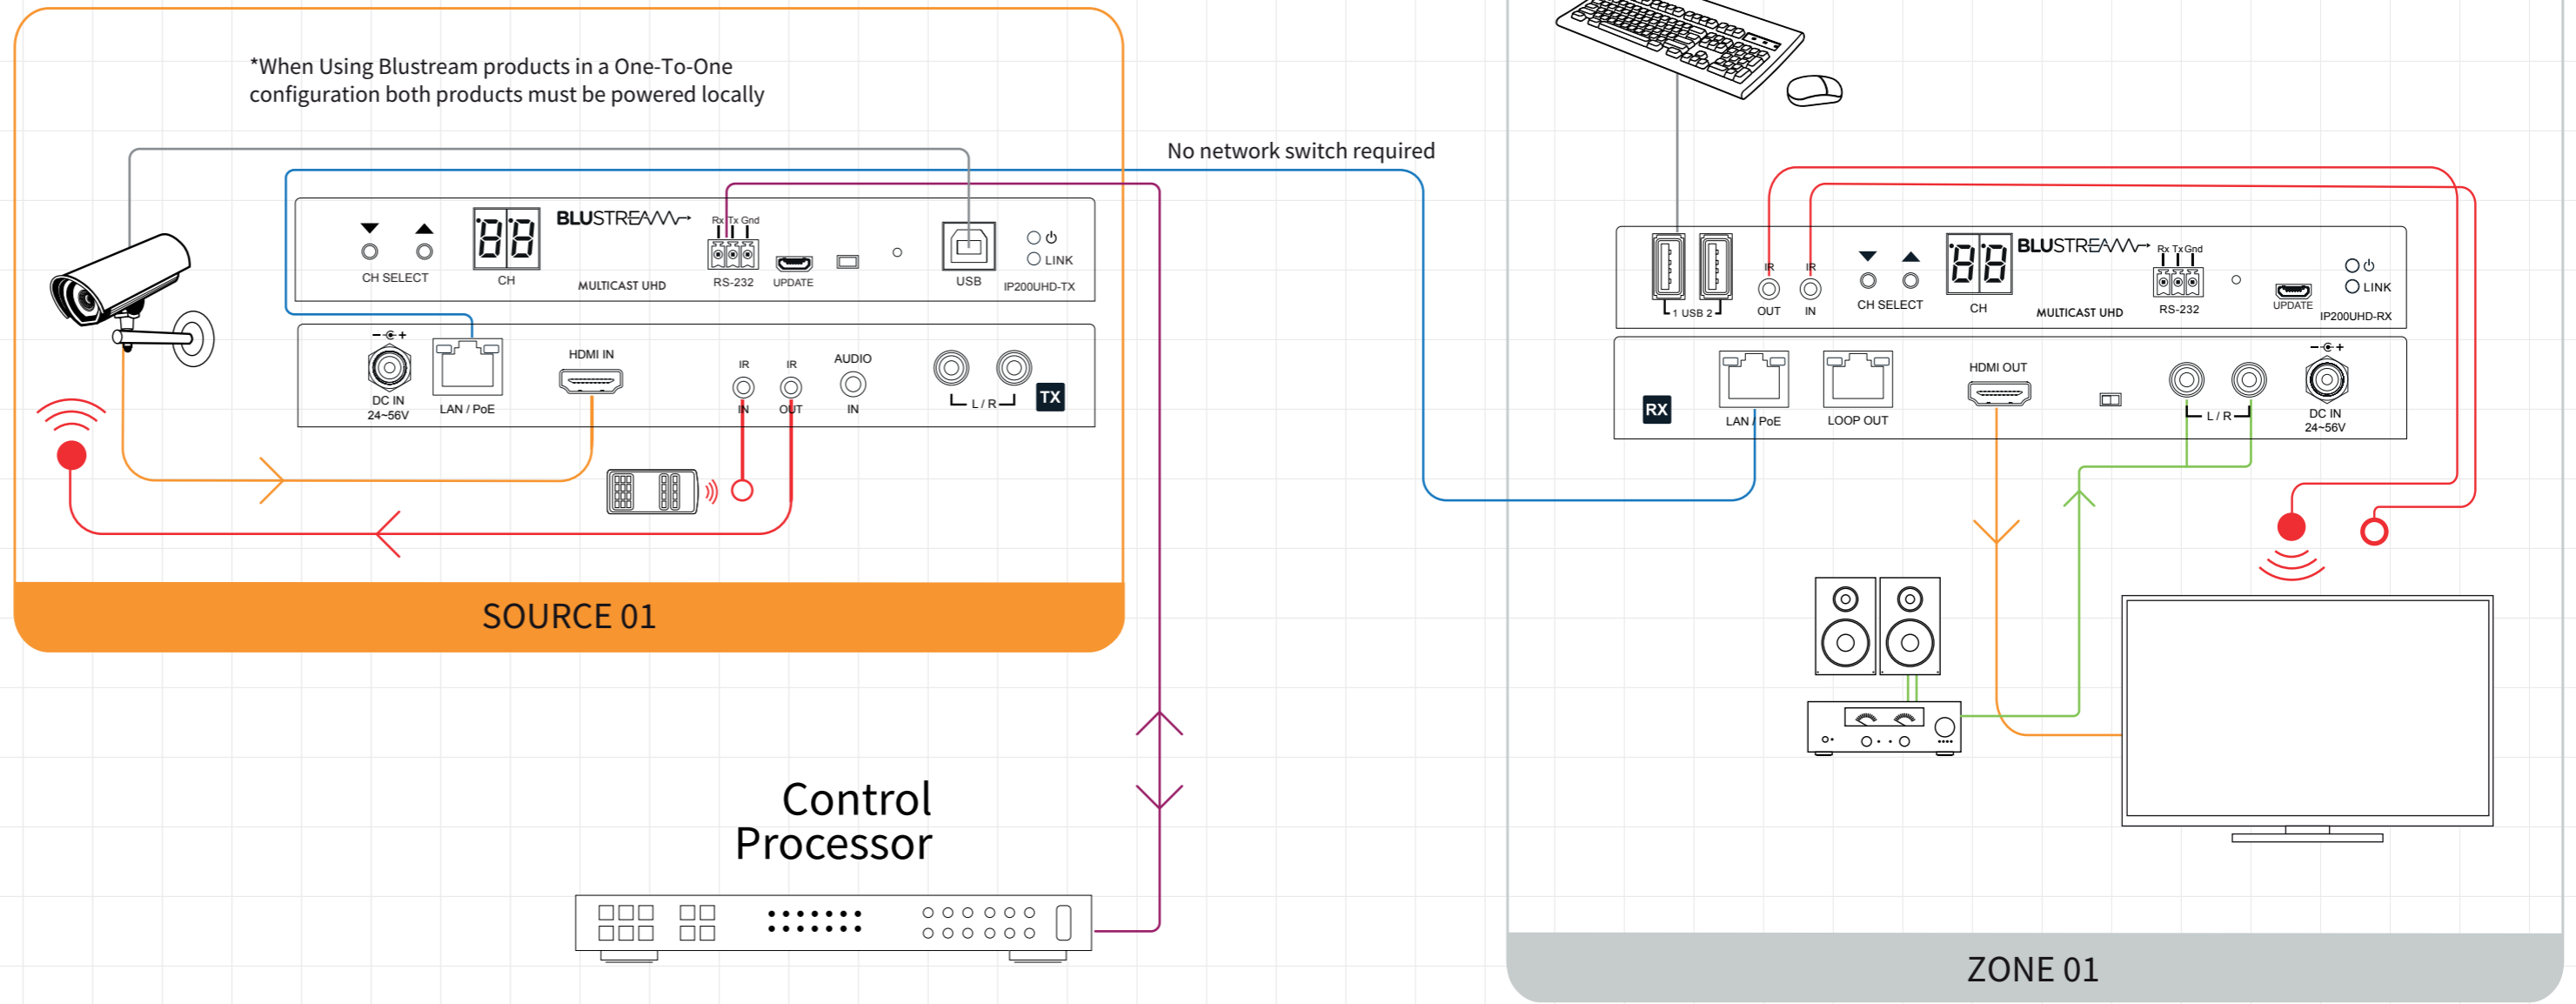

Example Schematic
IP200UHD-RX/TX
One-To-One

-  Cat 5/5e/6
-  RS232
-  HDMI
-  IR Cable
-  USB Cable

HDMI Over IP System Design – One-To-One Distribution