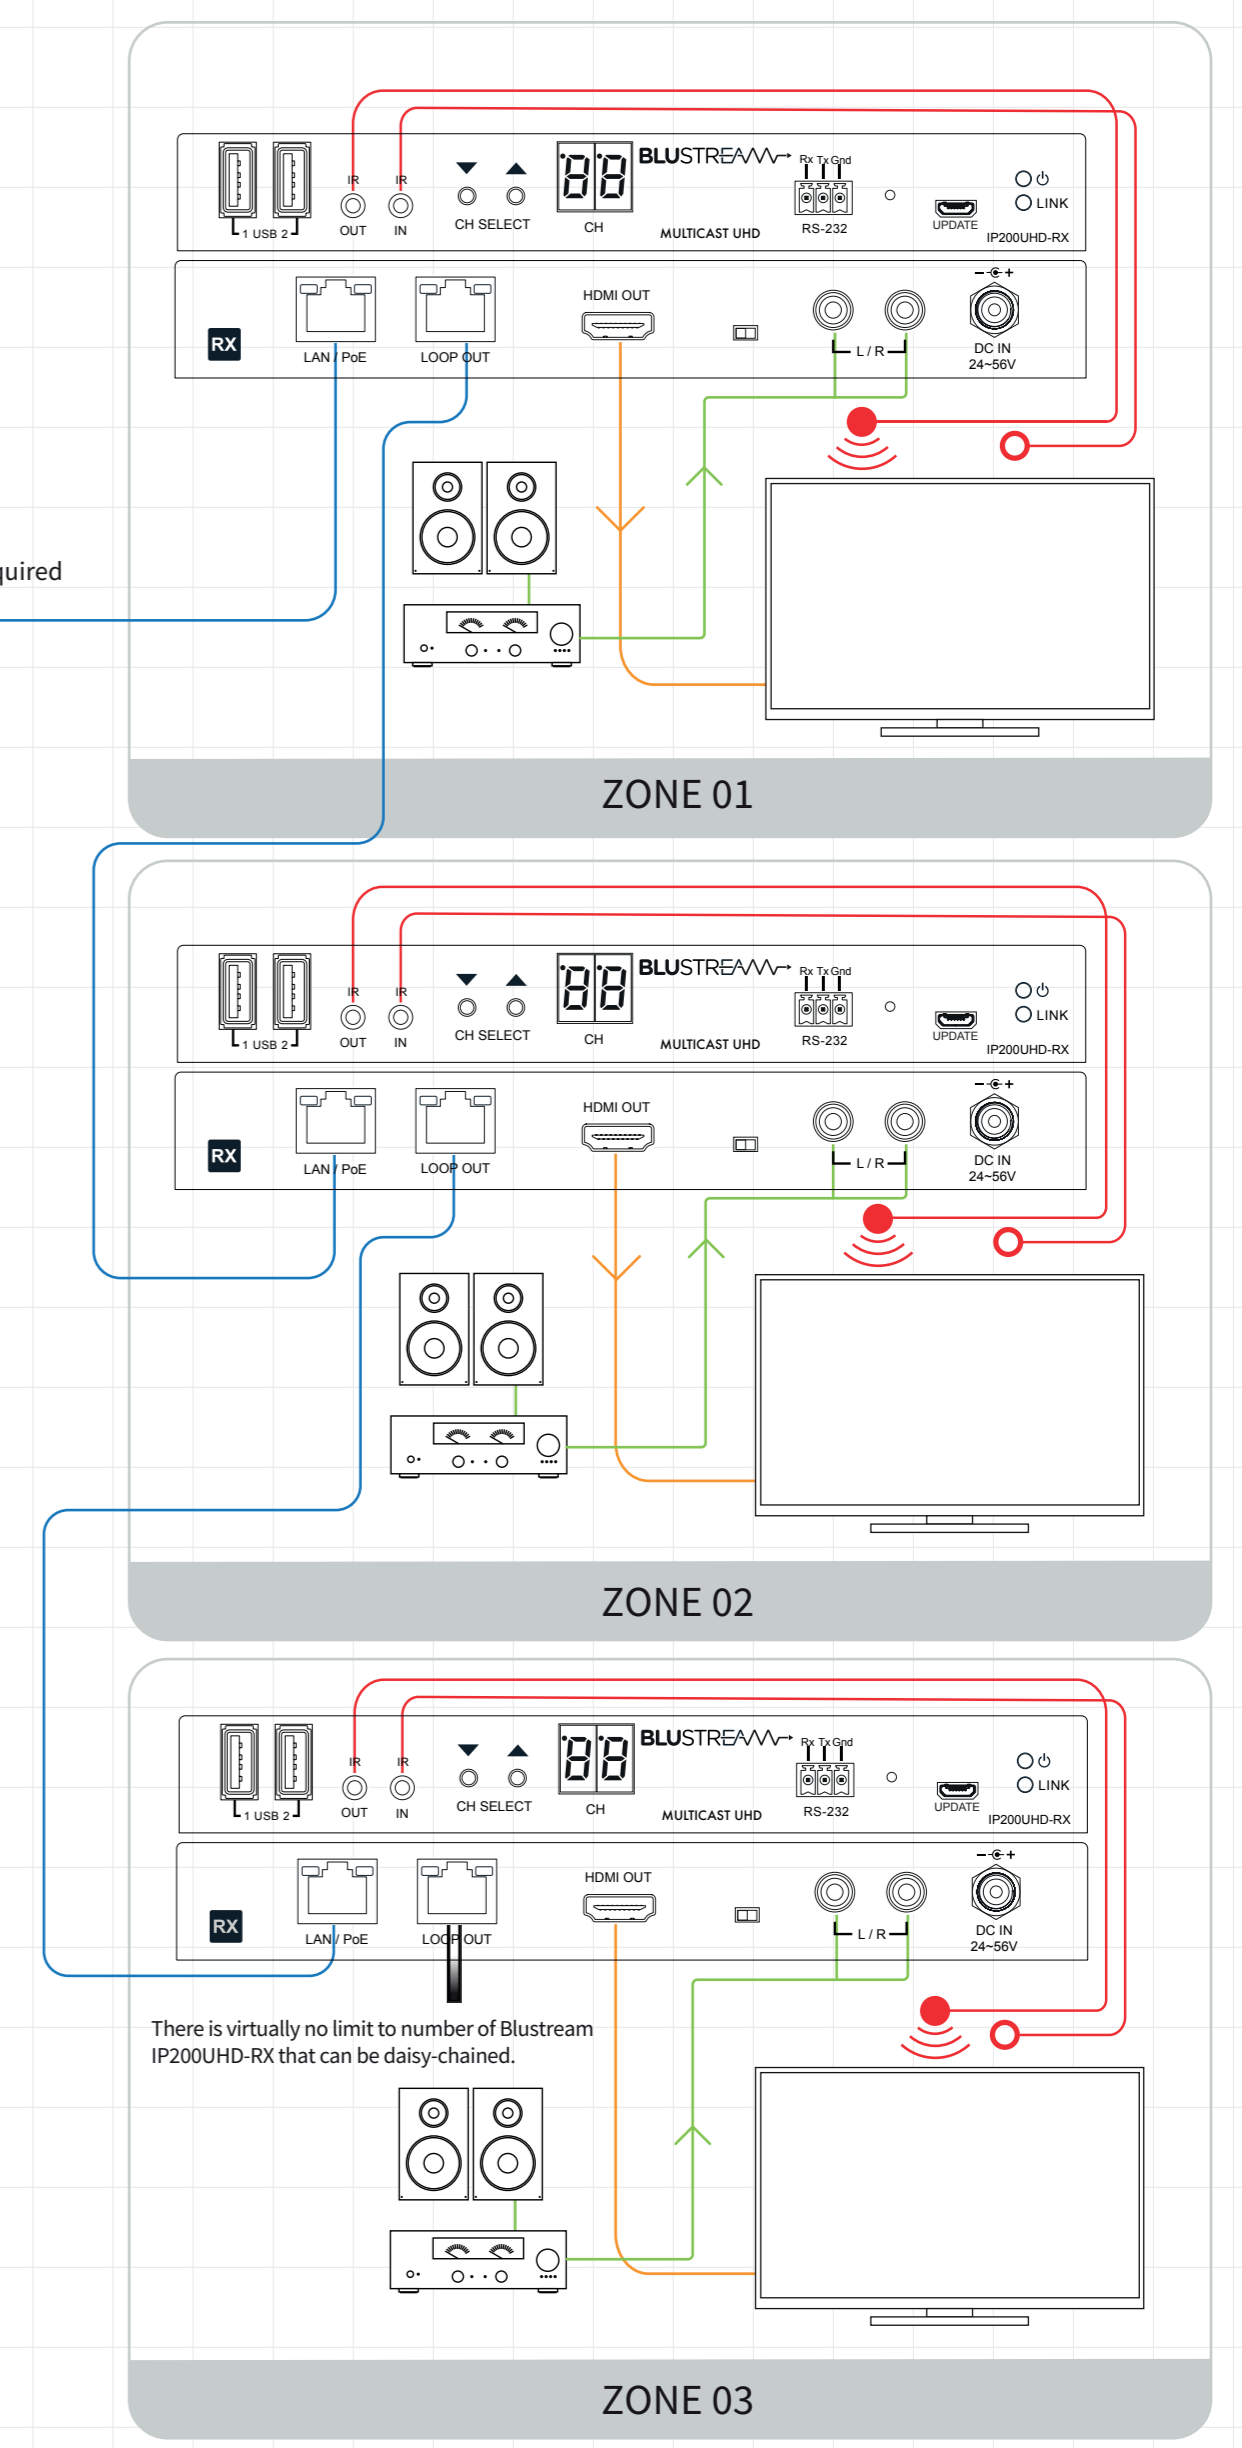

Example Schematic  
**IP200UHD-RX/TX**  
One-To-Many

No network switch required

HDMI Over IP System Design – One-To-Many Distribution