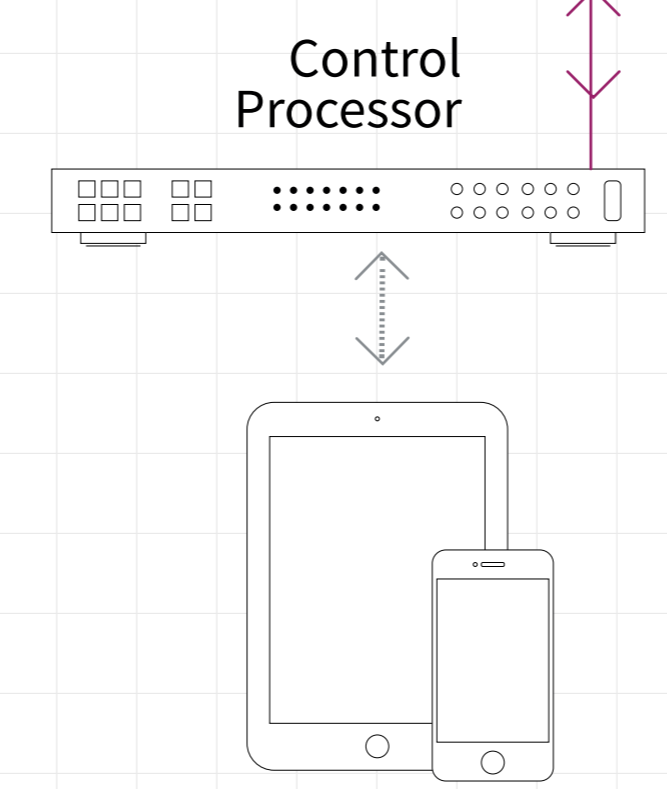

Example Schematic  
**IP200UHD-RX/TX**  
One-To-Many

No network switch required

HDMI Over IP System Design – One-To-Many Distribution